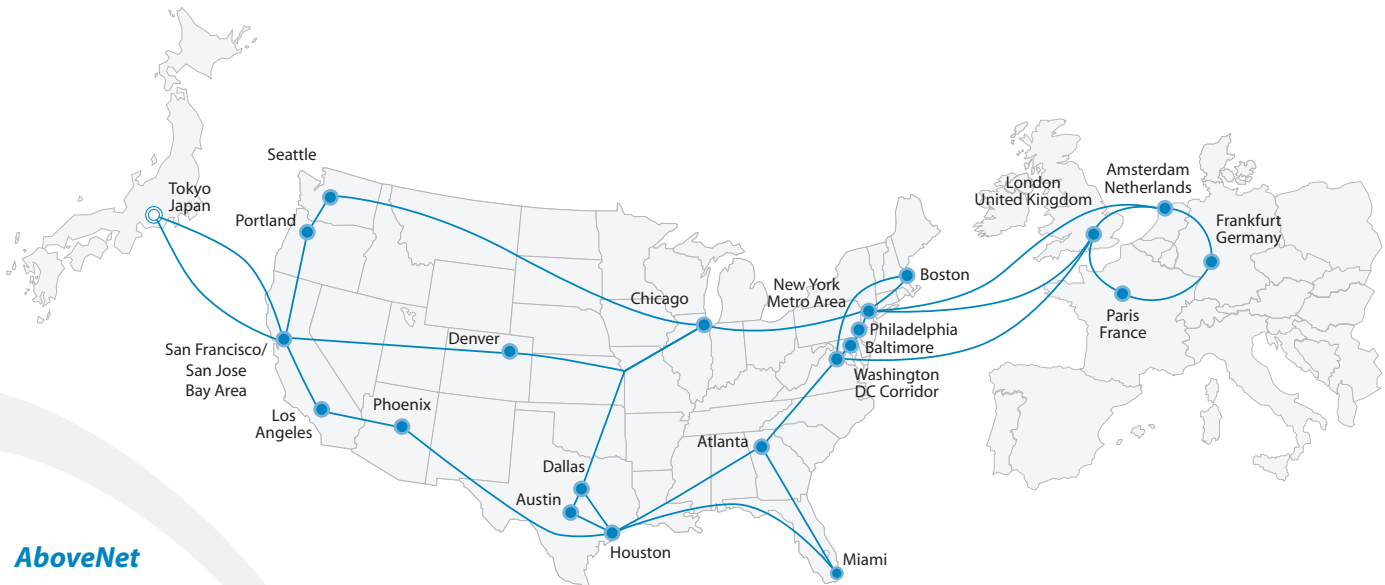

AboveNet™

AboveNet IP Transit

AboveNet IP Transit Services

Simple Internet Access - This cost-effective service provides easily managed Internet access.

Direct Internet Access - This service extends Border Gateway Protocol (BGP) routes directly to the customer, providing the ability to effectively control Internet traffic. Connection is available from a variety of POPs, including telco hotels and PAIX locations.

Enabling IP Transit Capabilities

- Voice over IP
- Storage
- Multimedia
- Video Conferencing
- E-Business
- Server Farms
- CAD-CAM
- Content Distribution Networks
- Layer 3 protocol transparency and
- Security

IP Transit Industry Applications

- Media and Entertainment
- Content Providers
- Social Networking
- Finance
- Bio Tech
- Government
- Education
- Legal
- Health Care
- Transportation
- Law Enforcement

AboveNet

European Headquarters

Brandon House
180 Borough High Street
London, SE1 1LW
Main: +44(0)20 7220 3800
Fax: +44(0)20 7623 9001

Worldwide Headquarters

360 Hamilton Avenue
White Plains, NY 10601

www.abovenet.co.uk